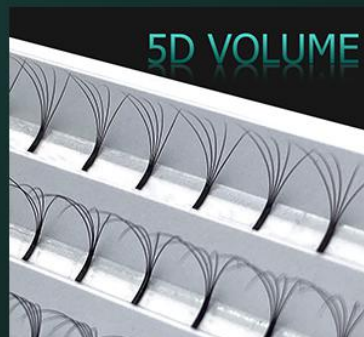

0.07

0.10

Length:

7mm/8mm/9mm/10mm

/11mm/12mm/13mm

/14mm/15mm

SHORT STERM PRE MADE FANS

Thickness:

0.07

0.10

Length:

7mm/8mm/9mm/10mm

/11mm/12mm/13mm

/14mm/15mm