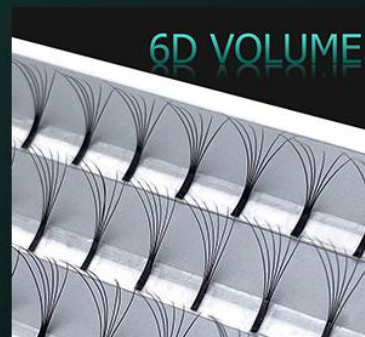

0.07

0.10

Length:

7mm/8mm/9mm/10mm

/11mm/12mm/13mm

/14mm/15mm

SHORT STERM PRE MADE FANS

Thickness:

0.07

0.10

Length:

7mm/8mm/9mm/10mm

/11mm/12mm/13mm

/14mm/15mm