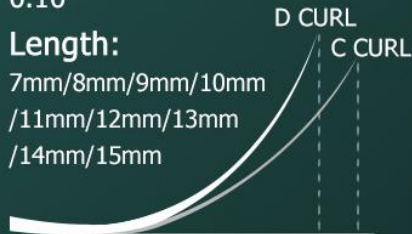

0.07

0.10

Length:

7mm/8mm/9mm/10mm

/11mm/12mm/13mm

/14mm/15mm

SHORT STERM PRE MADE FANS

Thickness:

0.07

0.10

Length:

7mm/8mm/9mm/10mm

/11mm/12mm/13mm

/14mm/15mm