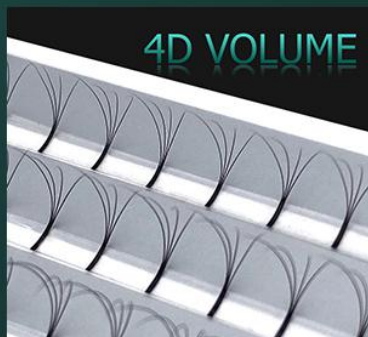

0.07

0.10

Length:

7mm/8mm/9mm/10mm

/11mm/12mm/13mm

/14mm/15mm

SHORT STERM PRE MADE FANS

Thickness:

0.07

0.10

Length:

7mm/8mm/9mm/10mm

/11mm/12mm/13mm

/14mm/15mm