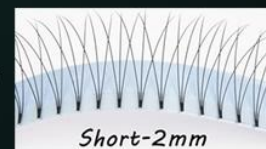

0.07

0.10

Length:

7mm/8mm/9mm/10mm

/11mm/12mm/13mm

/14mm/15mm

SHORT STERM PRE MADE FANS

Thickness: