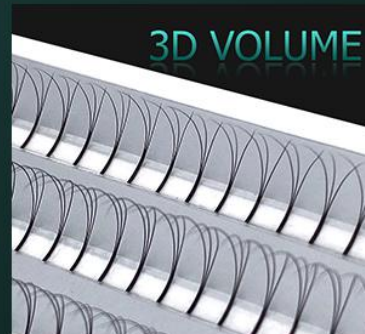

0.07

0.10

Length:

7mm/8mm/9mm/10mm

/11mm/12mm/13mm

/14mm/15mm

SHORT STERM PRE MADE FANS

Thickness:

0.07

0.10

Length:

7mm/8mm/9mm/10mm

/11mm/12mm/13mm

/14mm/15mm